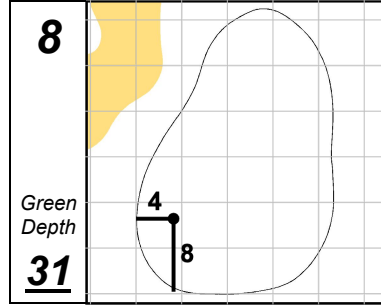

BMW Charity Pro-Am presented by TD SYNEX

The Carolina CC